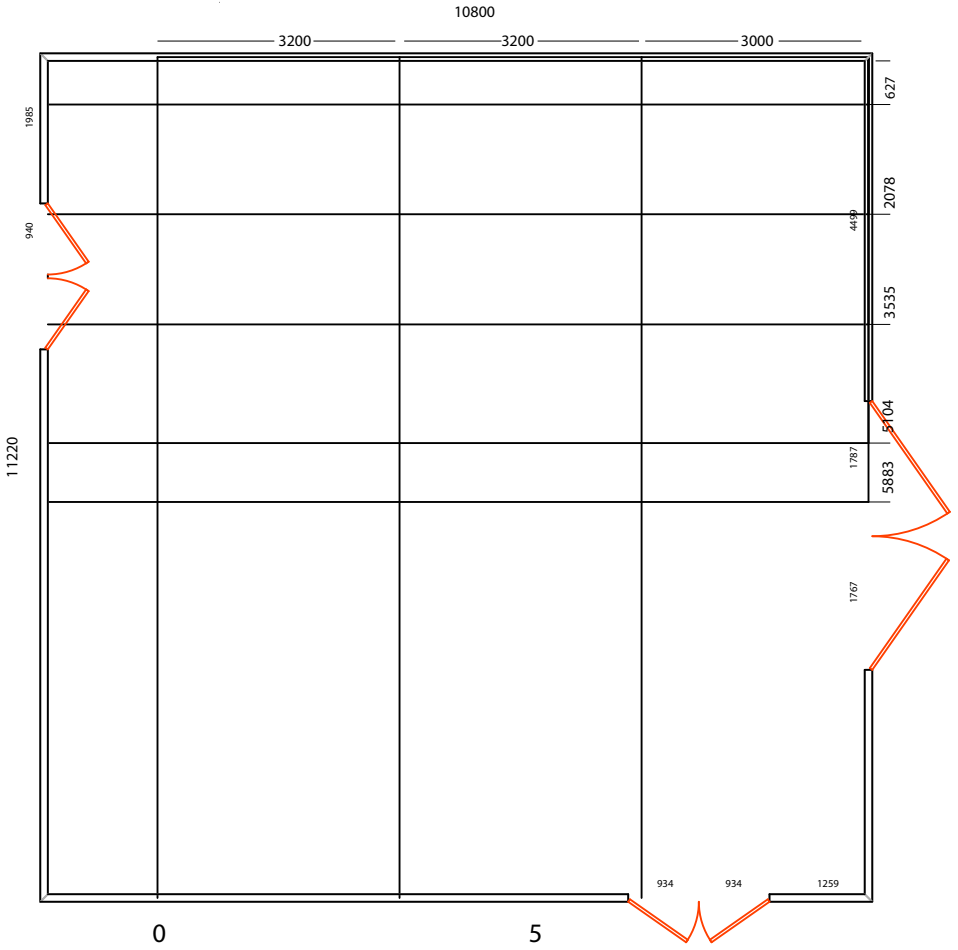

Titan Props Studio

Scale in metres

1:100 on A4

Grid at +5000